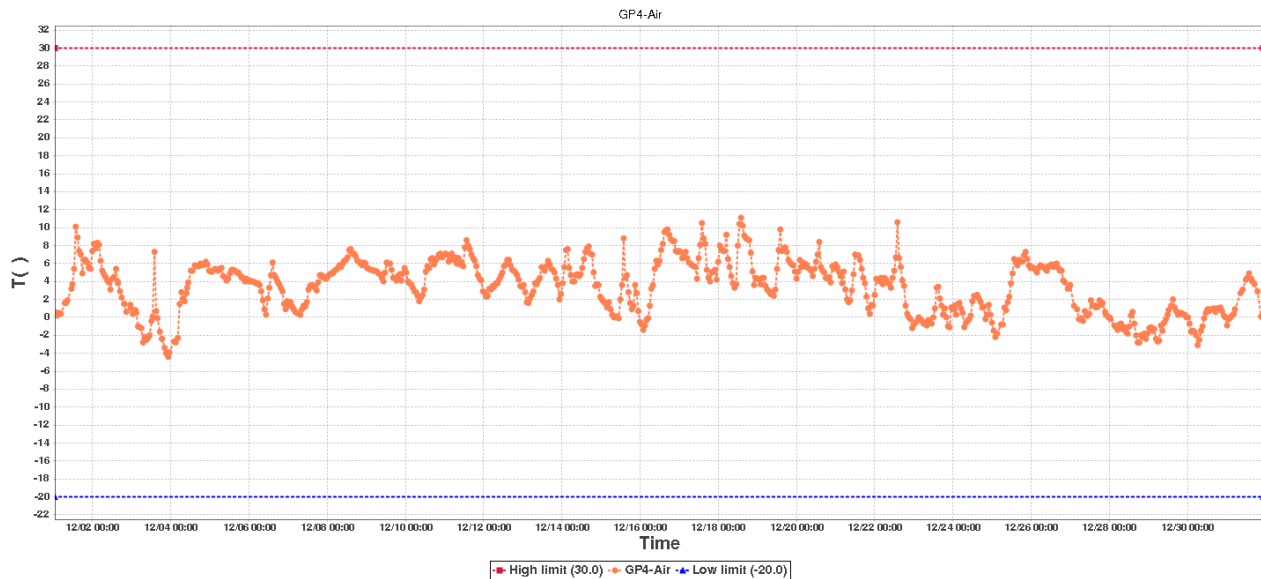

File Generated: 2021/01/03 06:53:35

Ground Prob-2 Data Log

Device Information

Device ID:	02849871144083001802	Device SUB-ID:	0
Device Name:	Ground Prob-2	Device Model:	RCW-600WiFi

Description:

Hours to monitor: 743.0

GP3-1mSummary

High limit:	30.0	Start Time:	2020/12/01 00:45:36(GMT+00:00)
Low limit:	-20.0	End Time:	2020/12/31 22:25:59(GMT+00:00)
Max:	7.1	Data Points:	723
Min:	4.6		
Average:	6.0		

GP4-AirSummary

High limit:	30.0	Start Time:	2020/12/01 00:45:36(GMT+00:00)
Low limit:	-20.0	End Time:	2020/12/31 22:25:59(GMT+00:00)
Max:	11.1	Data Points:	723
Min:	-4.4		
Average:	3.5		

Data List

Logging Time	GP3-1m	GP4-Air	Description
	T()	T()	
2020/12/31 22:25:59(GMT+00:00)	4.6	0.0	
2020/12/31 22:22:49(GMT+00:00)	4.6	-0.1	
2020/12/31 21:07:24(GMT+00:00)	4.6	0.1	
2020/12/31 18:58:06(GMT+00:00)	4.7	2.9	
2020/12/31 17:07:06(GMT+00:00)	4.7	3.7	
2020/12/31 15:45:45(GMT+00:00)	4.7	4.0	
2020/12/31 15:13:59(GMT+00:00)	4.7	4.3	
2020/12/31 13:45:21(GMT+00:00)	4.7	4.9	
2020/12/31 12:45:14(GMT+00:00)	4.7	4.4	
2020/12/31 11:50:37(GMT+00:00)	4.7	4.2	
2020/12/31 09:51:55(GMT+00:00)	4.7	3.1	
2020/12/31 08:32:21(GMT+00:00)	4.7	2.7	
2020/12/31 05:06:34(GMT+00:00)	4.7	0.9	
2020/12/31 04:22:36(GMT+00:00)	4.8	0.4	
2020/12/31 03:22:29(GMT+00:00)	4.8	0.2	
2020/12/31 02:22:22(GMT+00:00)	4.8	0.0	
2020/12/31 01:22:16(GMT+00:00)	4.8	-0.2	
2020/12/31 00:16:29(GMT+00:00)	4.8	-0.9	
2020/12/30 23:15:09(GMT+00:00)	4.8	0.0	
2020/12/30 22:16:25(GMT+00:00)	4.8	0.2	
2020/12/30 21:13:46(GMT+00:00)	4.8	0.7	
2020/12/30 20:13:51(GMT+00:00)	4.8	1.1	
2020/12/30 19:13:57(GMT+00:00)	4.8	1.0	
2020/12/30 18:14:02(GMT+00:00)	4.8	1.0	
2020/12/30 17:14:08(GMT+00:00)	4.8	0.6	
2020/12/30 16:14:14(GMT+00:00)	4.8	1.0	
2020/12/30 15:10:59(GMT+00:00)	4.9	0.9	
2020/12/30 13:30:22(GMT+00:00)	4.9	0.9	
2020/12/30 13:20:28(GMT+00:00)	4.9	0.7	
2020/12/30 12:14:05(GMT+00:00)	4.9	0.9	
2020/12/30 11:14:11(GMT+00:00)	4.9	0.5	